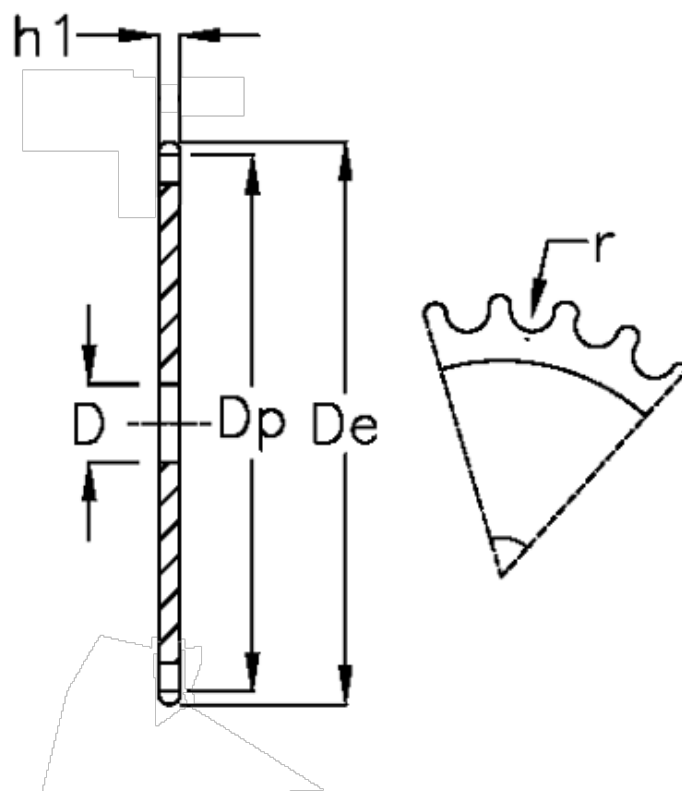

Article number: 616021010033

Description: Plate wheel 24 B-1 Z=33 simplex

Measures

C	= 4
D	= 30
De	= 415.8
Dp	= 400.81
For chain size	= 1 1/2 x 1
For chain type	= 24 B-1
h1	= 24.1
Number of teeth	= 33

$r = 25.4$